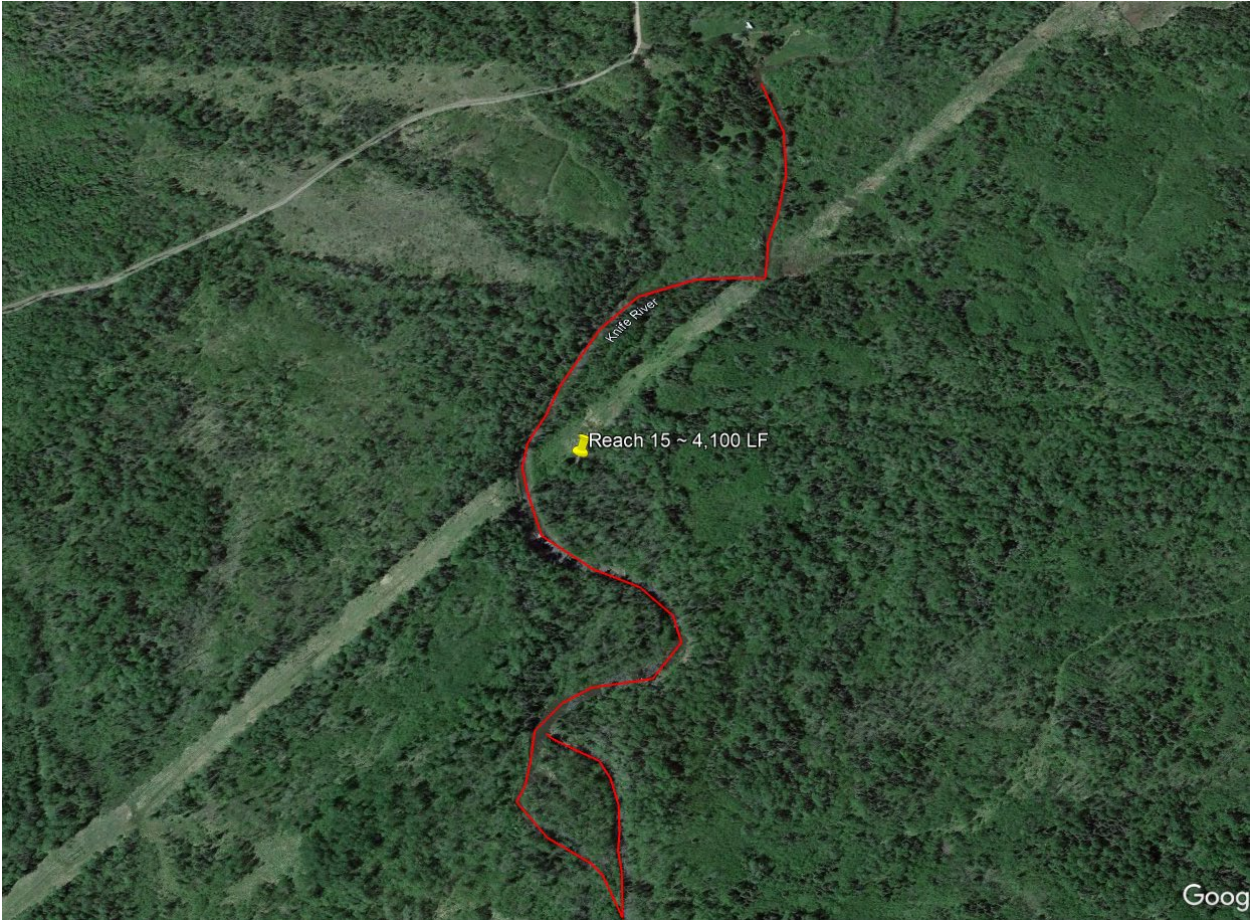

Reach 15

Imagery Date: 5/27/2021 47°01'23.83" N 91°45'17.60" W elev 1022 ft