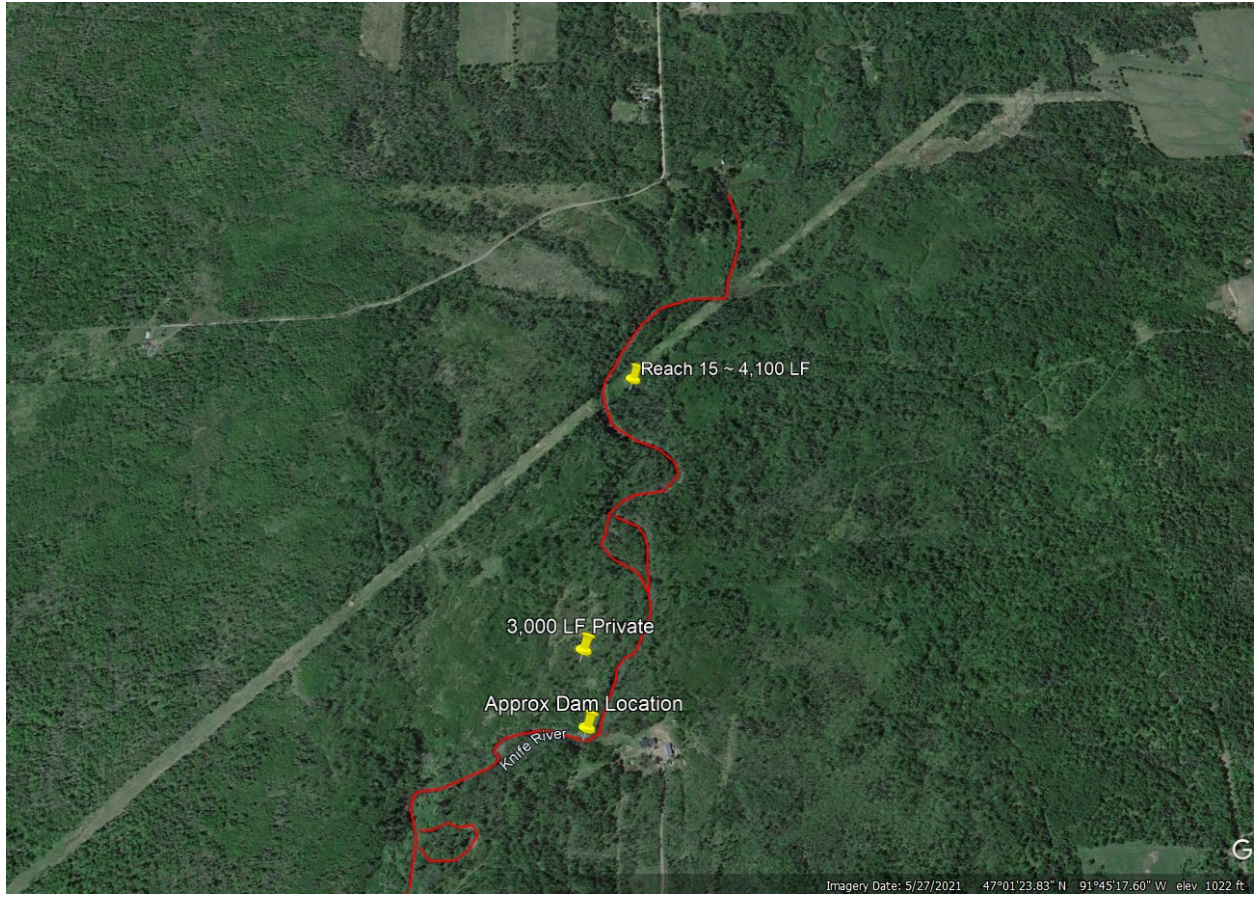

Reach 15

Imagery Date: 5/27/2021 47°01'23.83" N 91°45'17.60" W elev 1022 ft