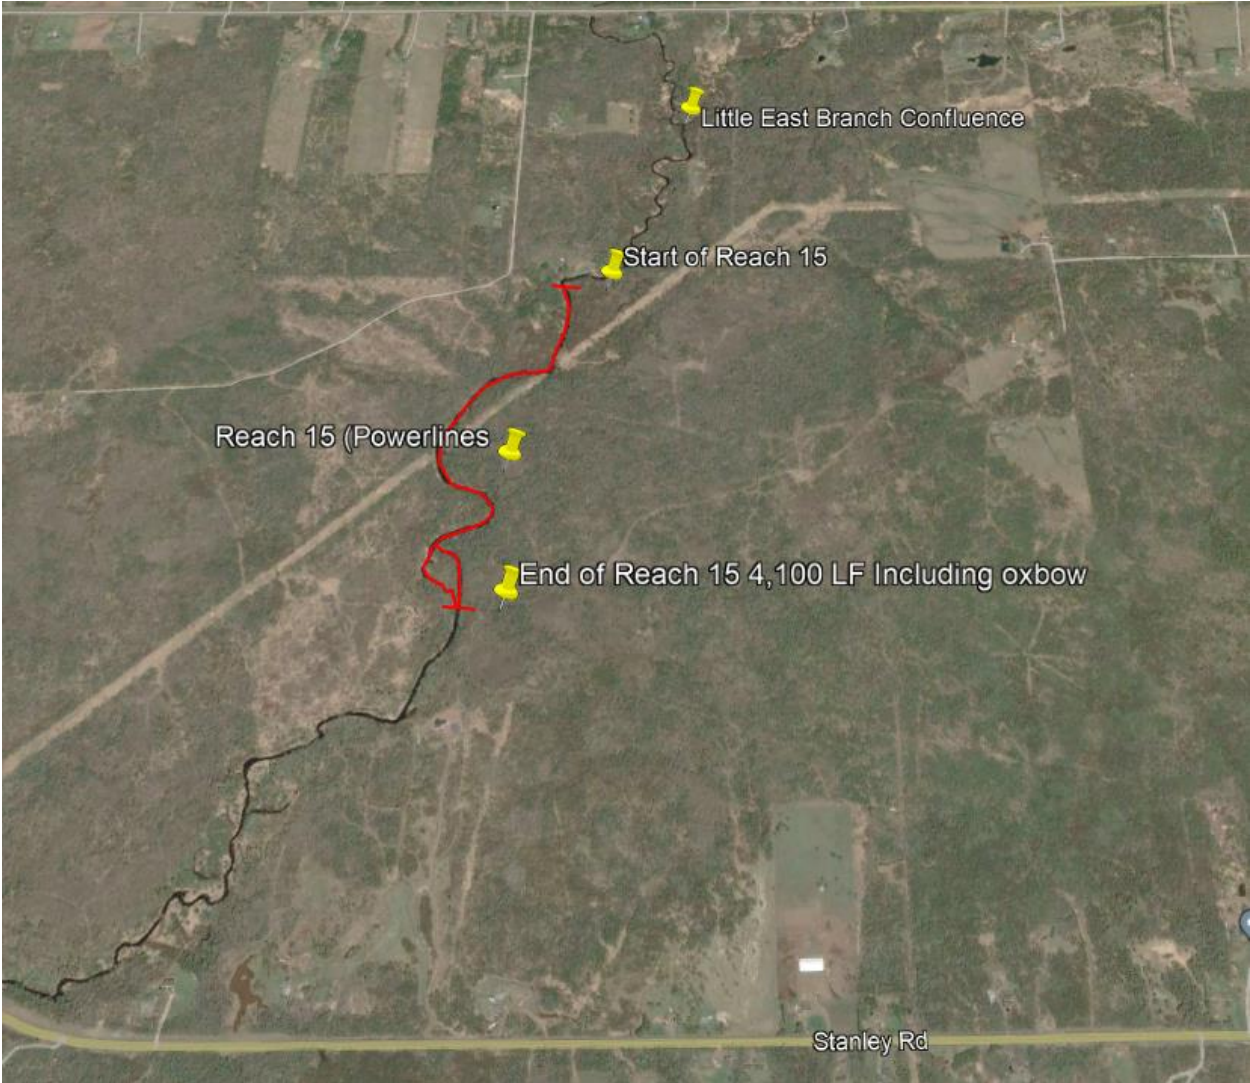

Reach 15

Knife River

Reach 15 (Powerlines)

Image © 2024 CNES / Airbus

Go

Reach 15 to Private